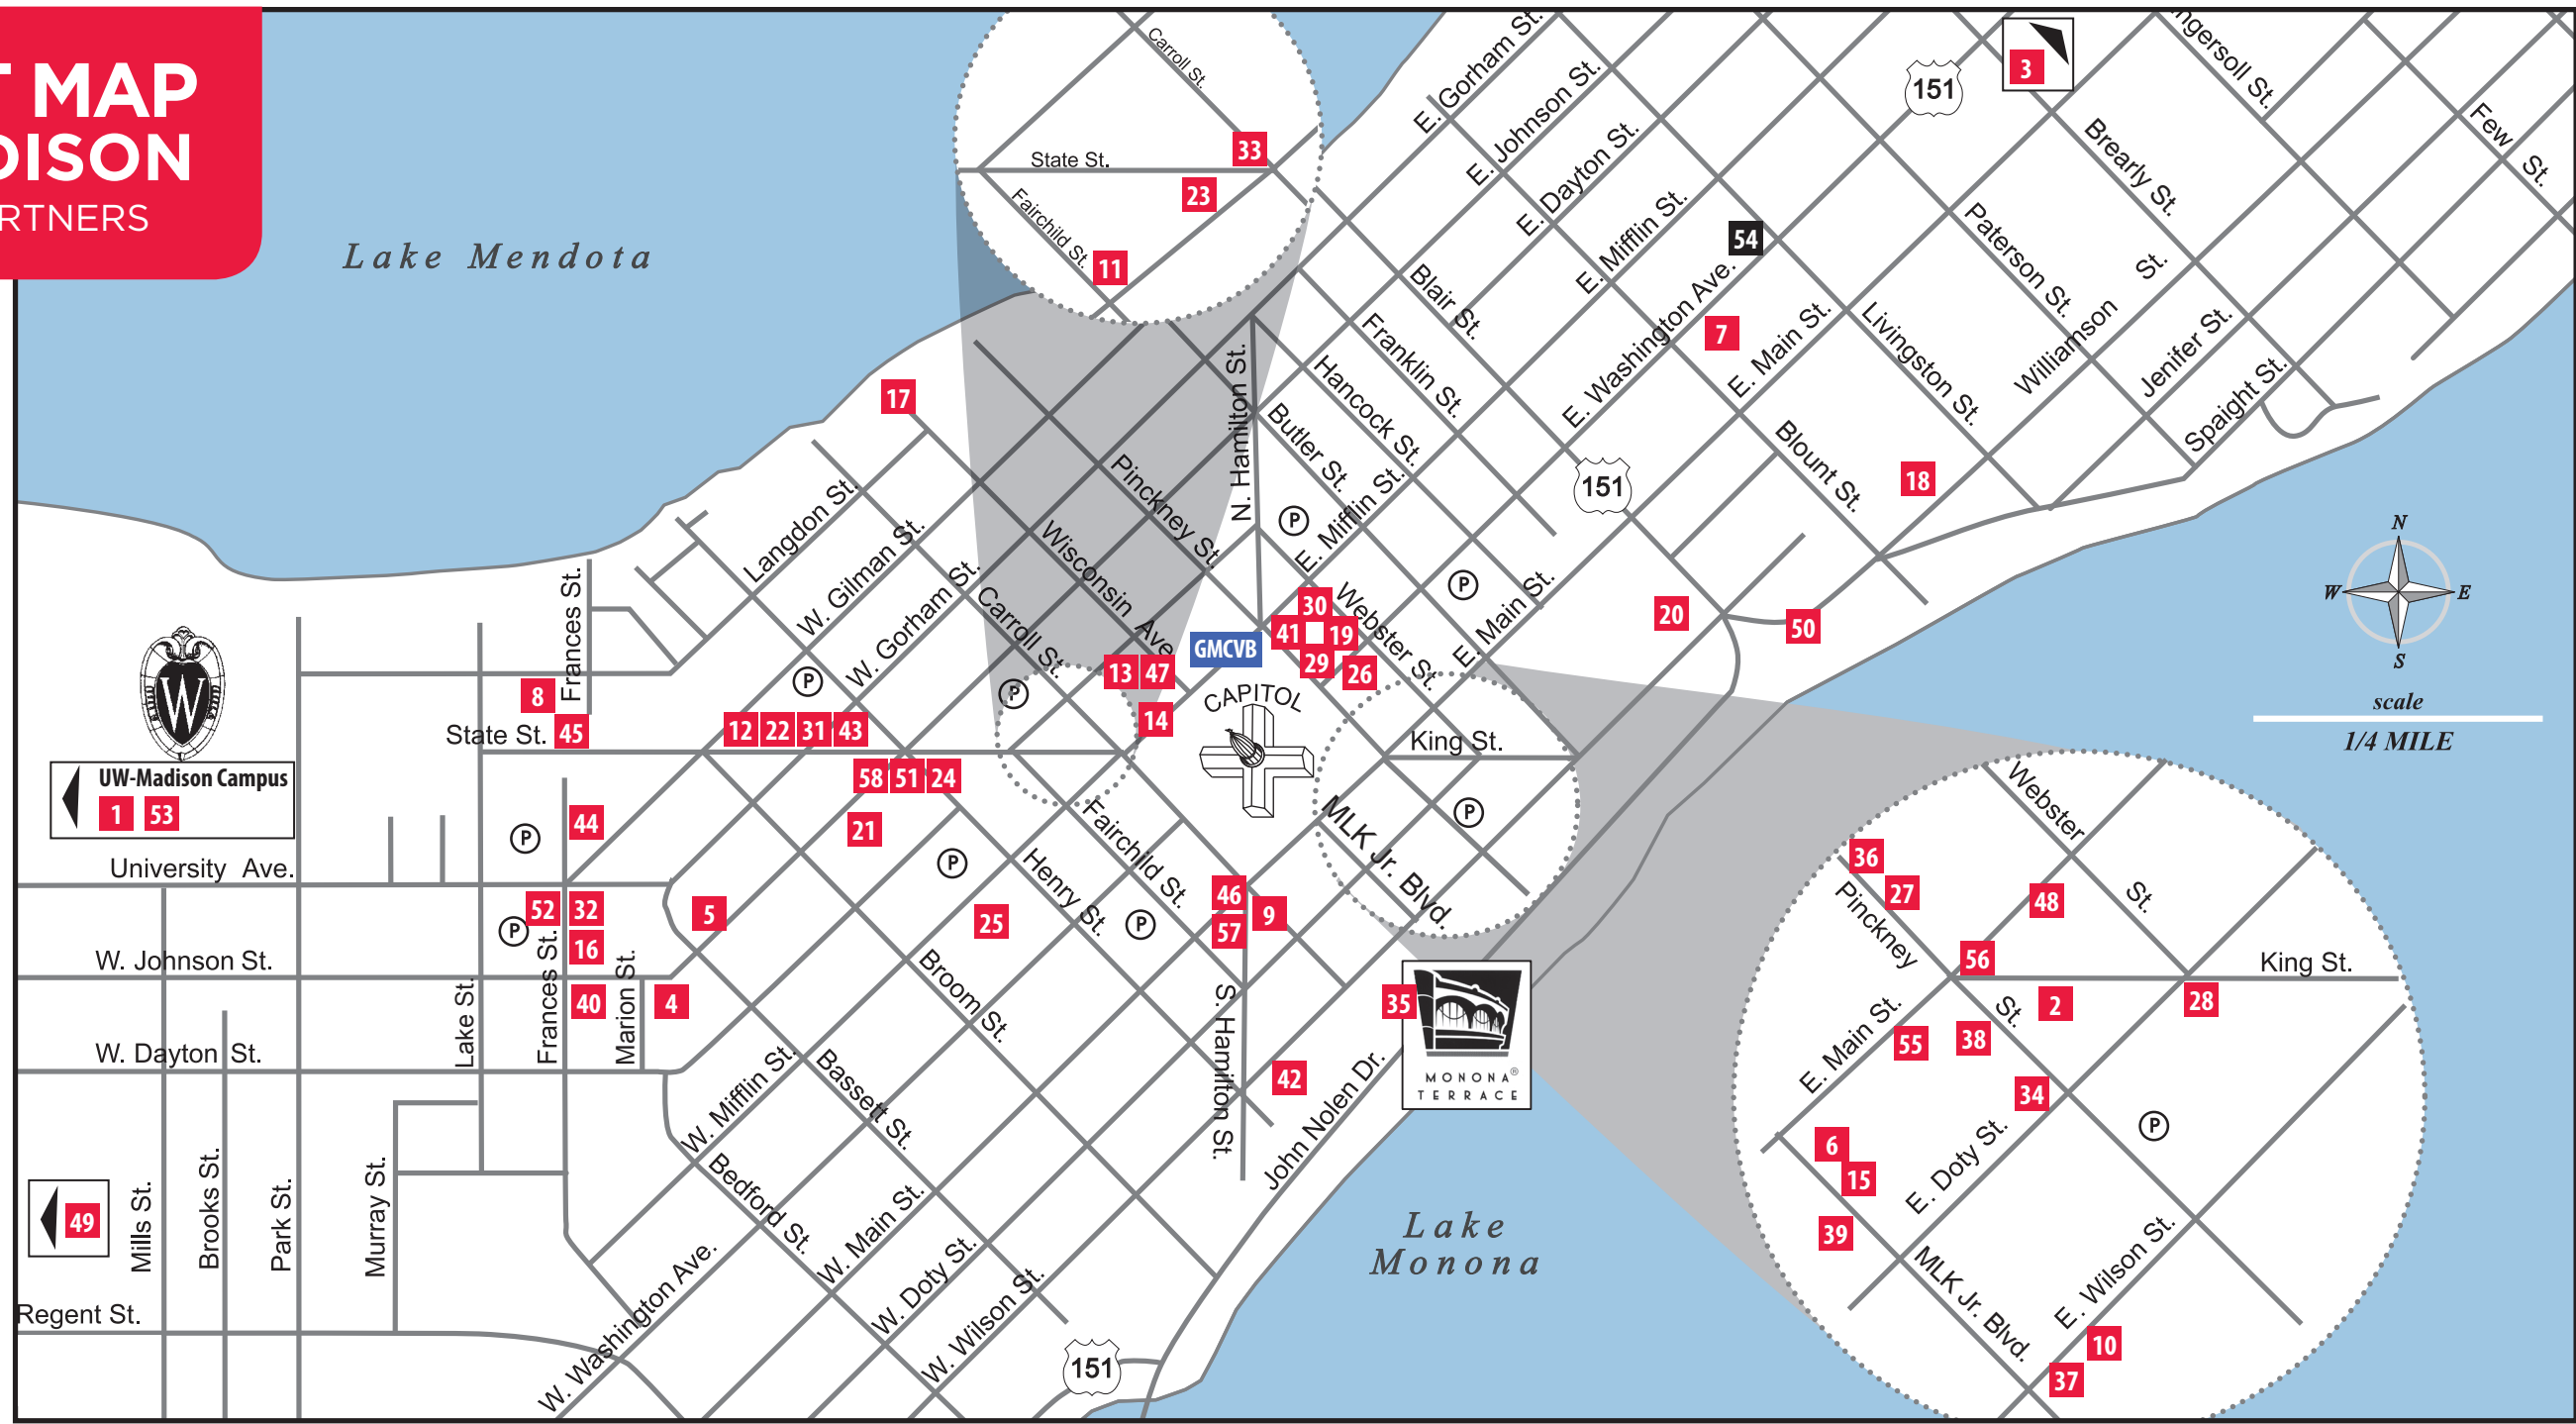

RESTAURANT MAP CENTRAL MADISON

FEATURING GMCVB PARTNERS

- 1 Aldo's Café
- 2 Ancora Coffee & Tea - King St.
- 3 Avenue Club and The Bubble Up Bar
- 4 Badgerland Bar & Grill - DoubleTree by Hilton Madison
- 5 Basset Street Brunch Club
- 6 BelAir Cantina Capitol Square
- 7 The Brass Ring
- 8 Camp Trippalindee - Graduate Hotel
- 9 Canteen
- 10 Capitol ChopHouse - Hilton Madison Monona Terrace
- 11 Cento
- 12 Chocolate Shoppe Ice Cream Co.
- 13 CIRC - The Madison Concourse Hotel
- 14 The Coopers Tavern
- 15 DLUX
- 16 Dotty Dumpling's Dowry
- 17 The Edgewater
 - a. Augie's Tavern
 - b. The Boathouse
 - c. The Café
 - d. The Icehouse
 - e. The Statehouse
- 18 Eldorado Grill
- 19 Eno Vino Downtown Madison
- 20 Essen Haus German Restaurant
- 21 Estrellon
- 22 Fair Trade Coffee House
- 23 Freiburg Tap Haus
- 24 Fresco Rooftop Restaurant & Lounge
- 25 Fresh 24/7 - Hyatt Place Madison/Downtown
- 26 Gooseberry on the Square
- 27 Graze
- 28 Great Dane Pub & Brewing Co. - Downtown
- 29 Harvest
- 30 Heritage Tavern

- 31 HopCat Madison
- 32 Ian's Pizza by the Slice
- 33 Ian's Pizza on State
- 34 johnny DELMONICO'S
- 35 Lake Vista Café - Monona Terrace
- 36 L'Etoile Restaurant
- 37 The Madison Club
- 38 Marigold Kitchen

- 39 Milio's Sandwiches - MLK Jr. Blvd.
- 40 Nitty Gritty - Downtown
- 41 The Old Fashioned Tavern & Restaurant
- 42 Pisan's Restaurant
- 43 Parthenon Gyros
- 44 Porta Bella Restaurant
- 45 Portage Pie - Graduate Hotel
- 46 The Post - Best Western Premier Park Hotel

- 55 Tavernakaya
- 56 Topsy Cow
- 57 Tornado Steakhouse
- 58 Tutto Pasta